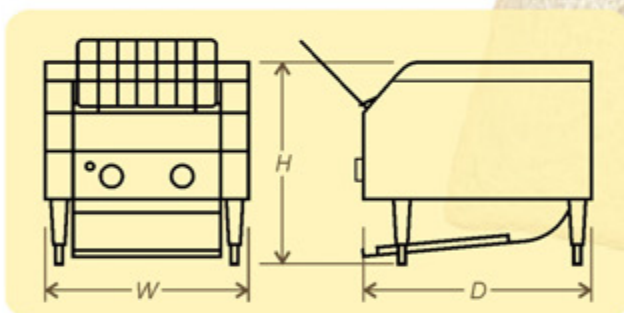

Conveyor Toaster

Electric Bread Toaster

Equipped with loading rack, continuously feeding of bread

Front / Rear discharge crumb tray for operation convenience

Color control system assures toast uniformity

MODEL	Dimension (W)x(D)x(H)	Cap./Hour	Power Source Consumption
TT-150	288 x 418 x 387mm	150~180 slices	220-240V/1 Phase/50~60Hz/1.34kw
TT-300	368 x 418 x 387 mm	300~350 slices	220-240V/1 Phase/50~60Hz/1.94kw
TT-450	468 x 418 x 387 mm	450~500 slices	220-240V/1 Phase/50~60Hz/2.64kw