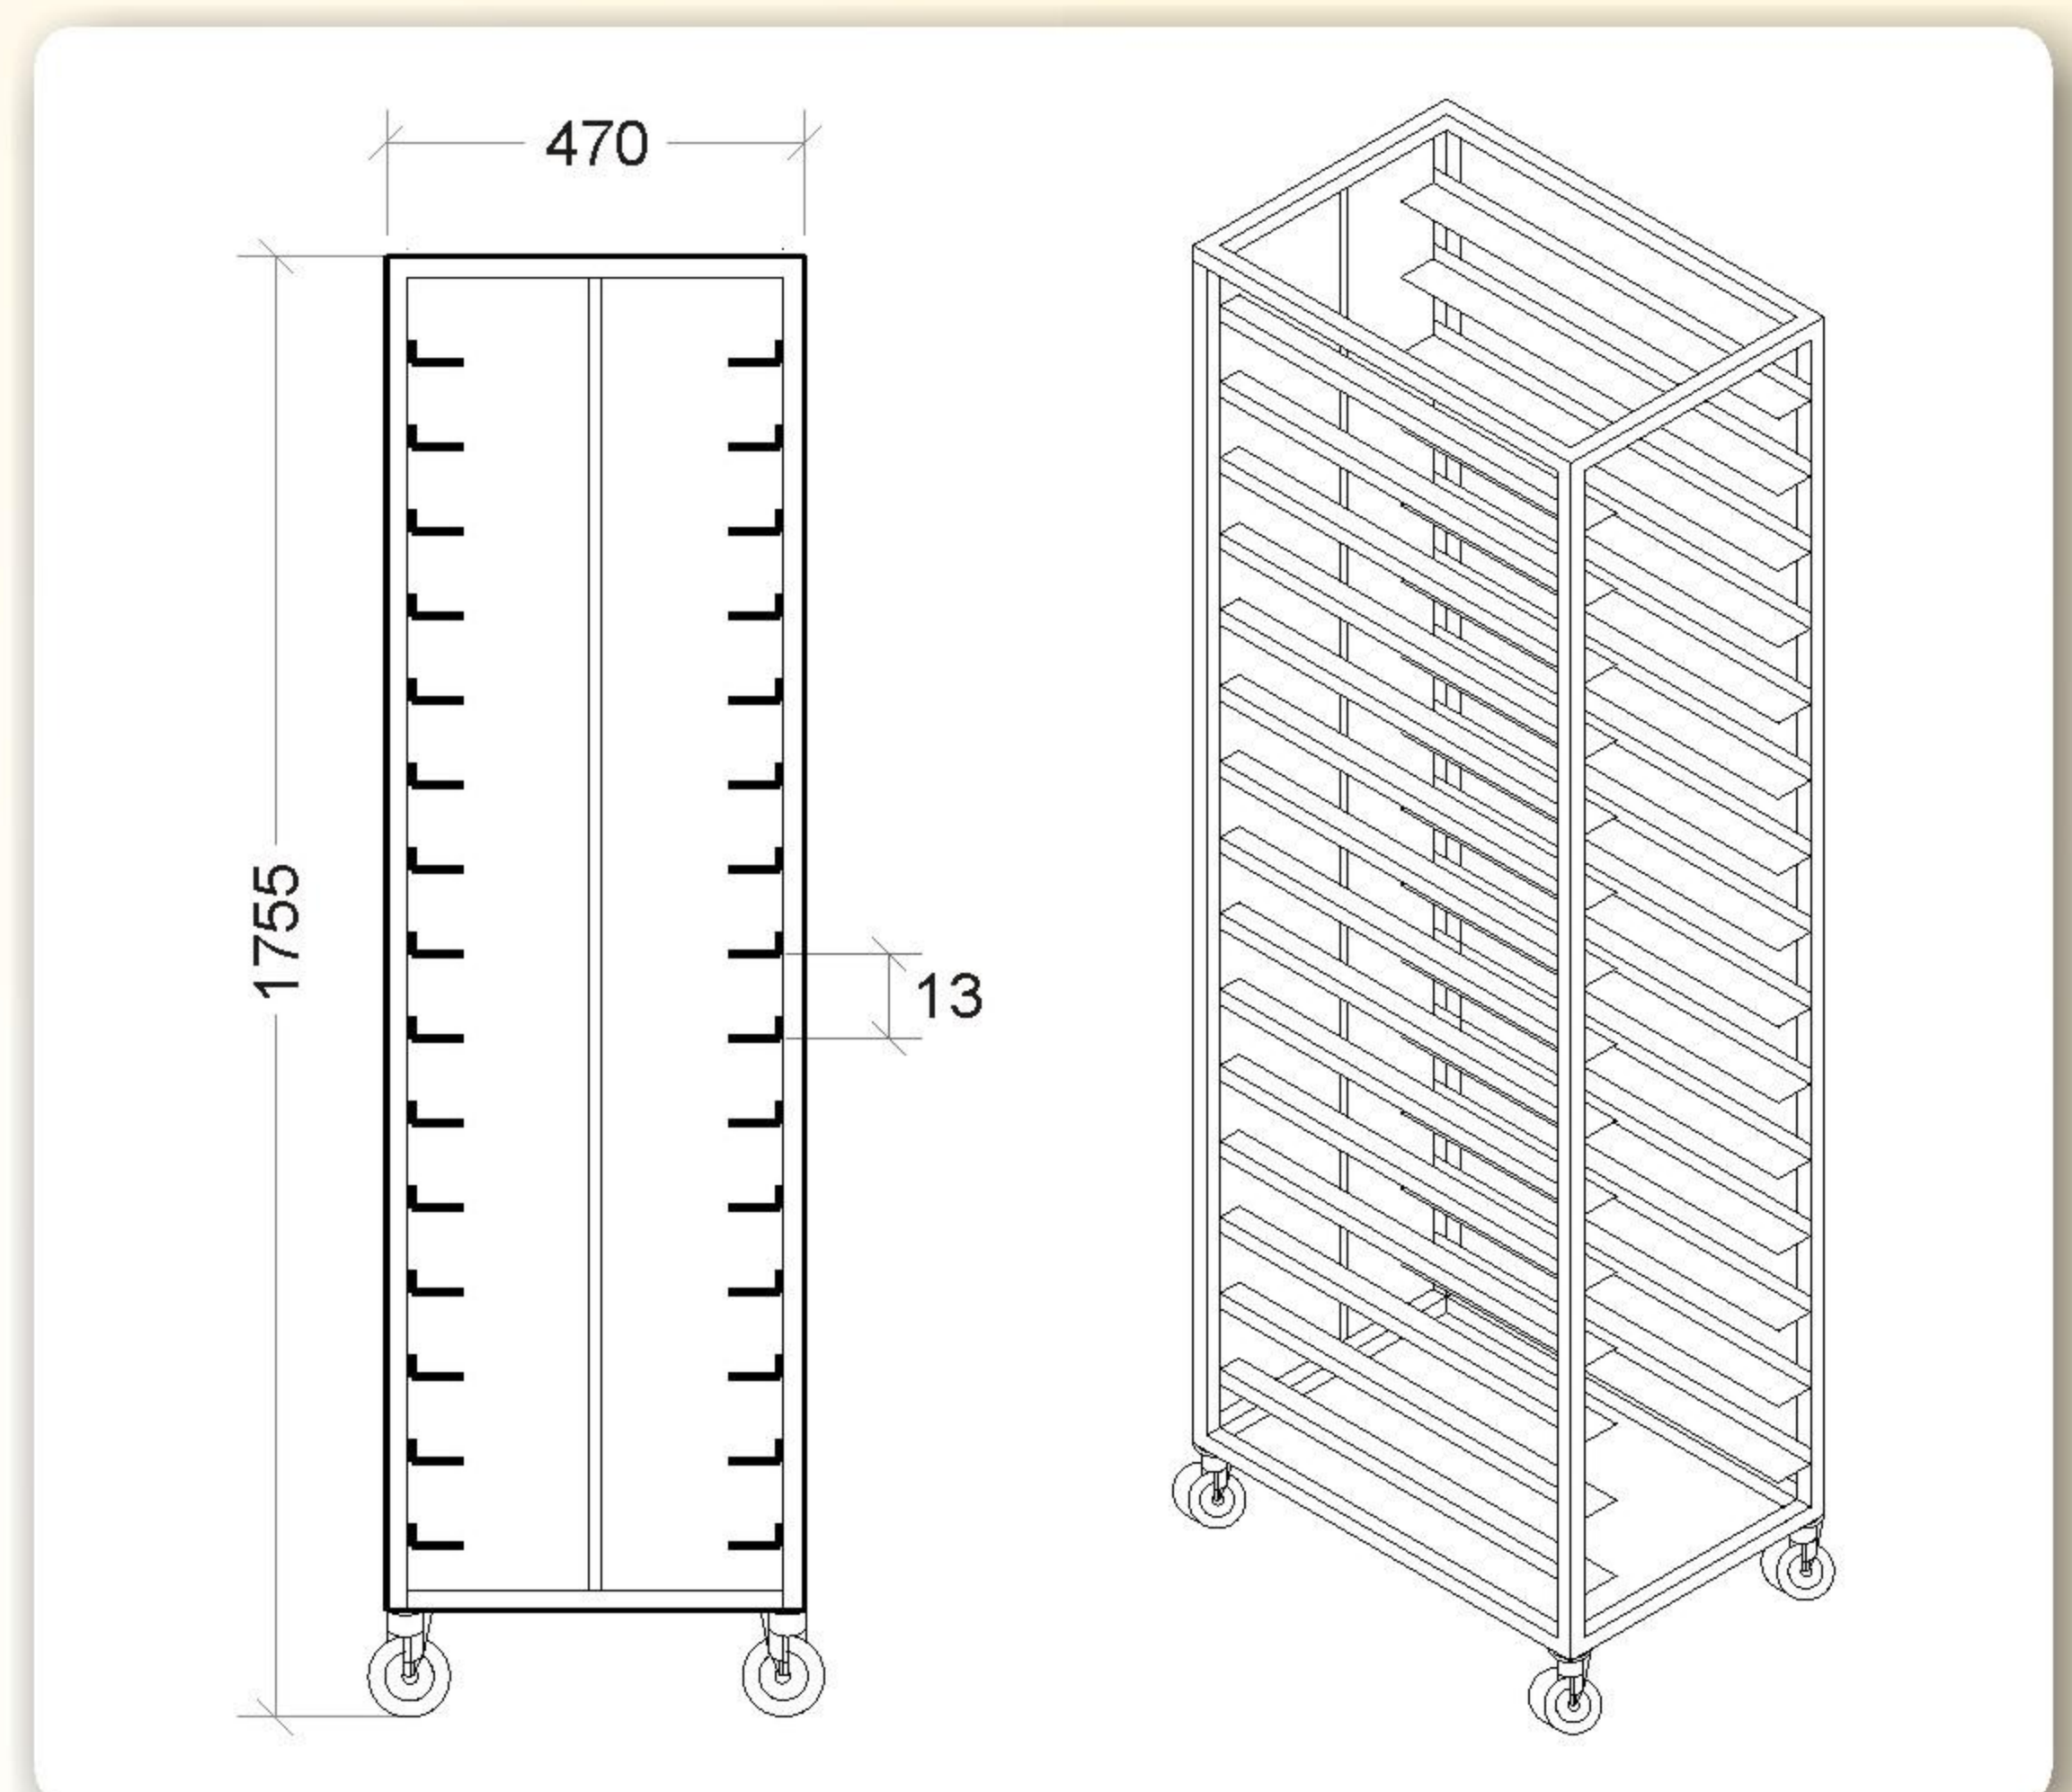

# Cooling Rack

## Durable & Practical Stainless Steel Shelves

- 15 Shelves Baking Tray
- Fully Stainless Steel
- Easy To Clean
- Heavy Duty Casters

MODEL	<b>SCR - 15</b>
Dimension	<b>(W)470 x(D)630 x(H)1755mm</b>
Shelf Spacing	<b>13mm</b>
Tray Size	<b>(W)400 x (D)600</b> <i>Optional: (W)460 x (D)720</i>
Capacity	<b>15 trays</b>